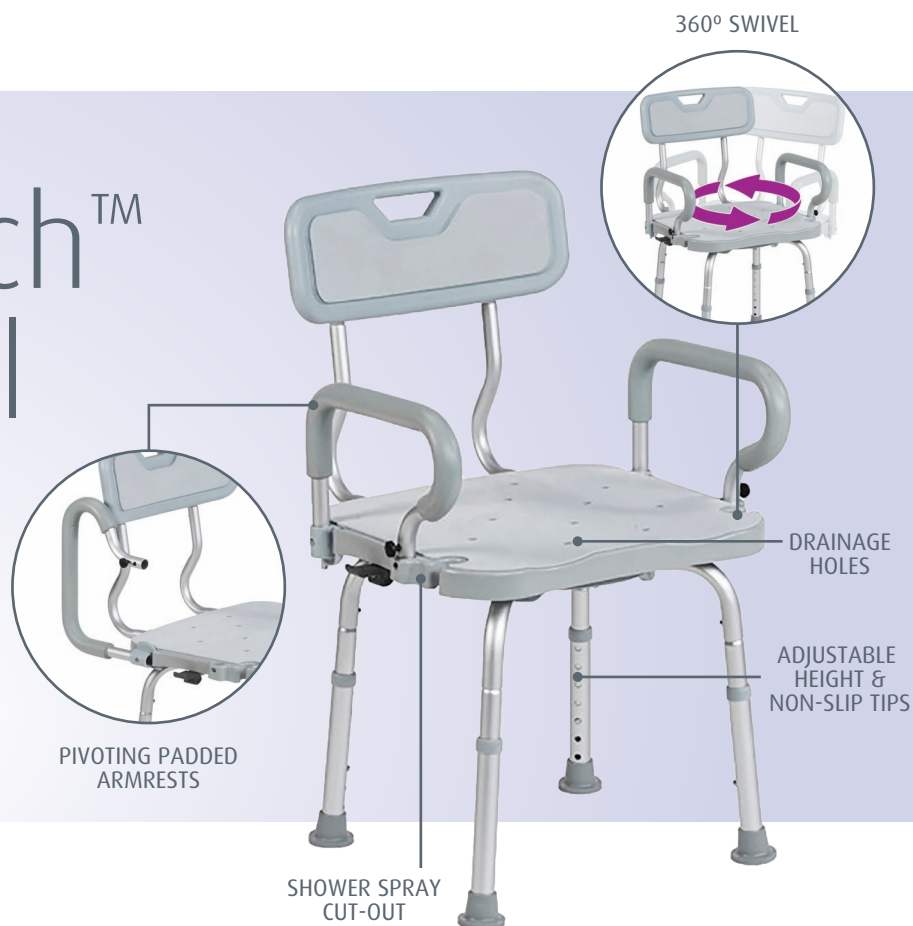

PreserveTech™ 360° Swivel Bath Chair

Item#
BSE001

Compact and customizable, the PreserveTech™ Swivel Bath Chair provides a safe transfer in and out of the tub for those with limited mobility. The seat rotates a full 360° in either direction and automatically locks at 90° intervals to help prevent skin irritation and friction wounds during transfers. The seat height can be adjusted from 15"-22", and the padded armrests can be raised out of the way.

Drive PreserveTech™ products are manufactured with an antimicrobial* agent that helps to minimize the growth of stain and odor-causing bacteria and mold on treated surfaces.

*Antimicrobial properties are built-in to protect the products. These products do not protect users or others against bacteria, viruses, germs or other disease organisms.

Product Specs

Product Dimensions	18" (W) x 16" (L) x 15"-21" (H)
Product Weight	8.80 lbs.
Color	Grey
Weight Capacity	350 lbs.
Warranty	Limited Lifetime

Box Specs

Retail Box Dimensions	7.09" (W) x 20.08" (L) x 16.14" (H)
Retail Box Weight	10.30 lbs.