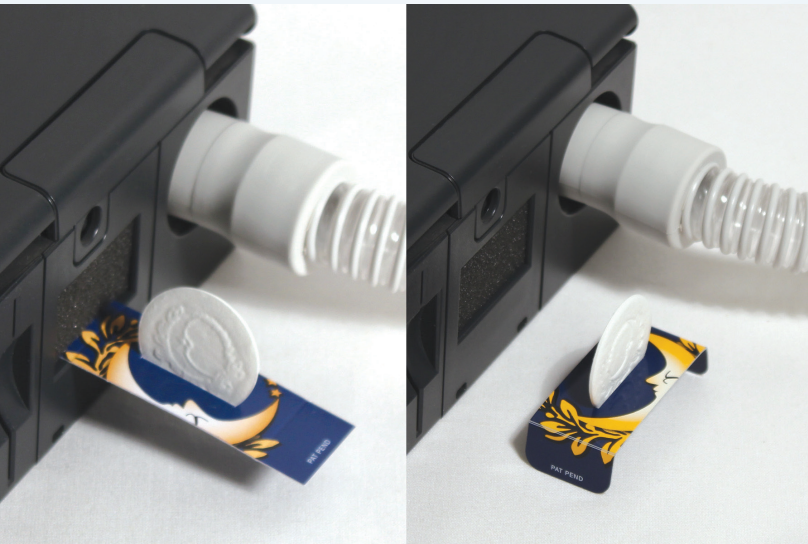

# CPAP Aromatherapy

- Simple and effective way to help patients get used to CPAP therapy quickly
- Lightly scent the air with the patient's favorite aroma to bring about feelings of calm, comfort and relaxation
- Fully compatible with all types of PAP equipment
- Help new patients focus their attention on a pleasant aroma rather of feelings of claustrophobia, discomfort or an unpleasant smell

Item# **CAP5001**

VaporClear Aromatherapy Starter Kit

OEM# VAPOR

**Kit Includes:**

- 1 Aluminum diffusion stand
- 4 Reusable diffusion pads
- 1 5ml bottle of Clear (peppermint and lime)
- 1 5ml bottle of Calm (eucalyptus, lavender and rosemary)

Item# **CAP5002**  
Reusable Diffusion Pads  
**10/pack**  
OEM# DP10

Item# **CAP5003**  
Replacement Aluminum  
Diffusion Tray  
**Each**  
OEM# TRAY