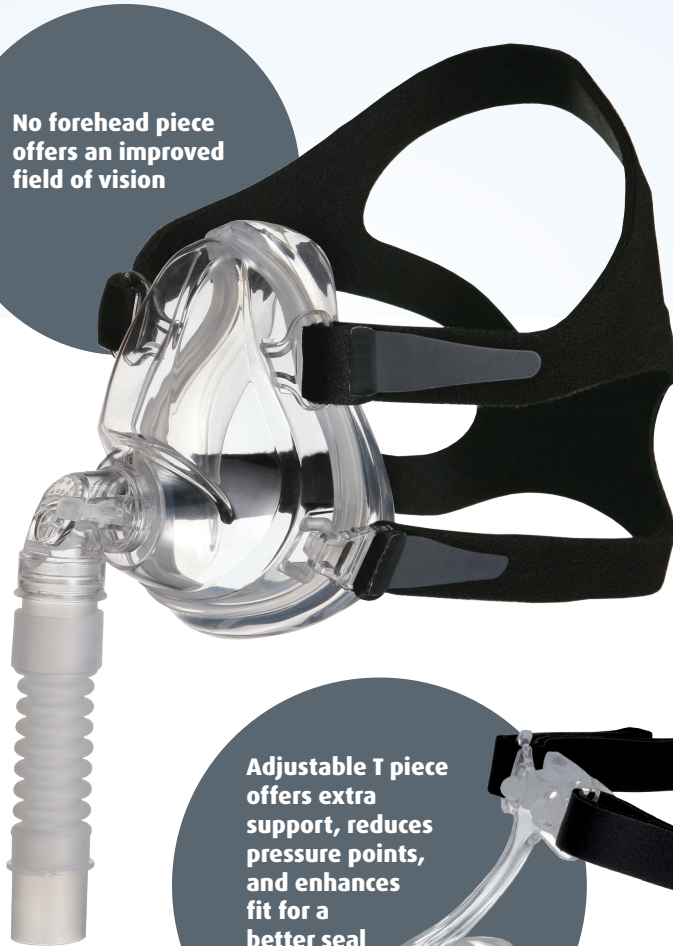

Deluxe Full Face CPAP Masks

Deluxe Full Face Mask with Flex Tube, Headgear, and Replaceable Cushion

CM005S	Small
CM005M	Medium
CM005L	Large

No forehead piece offers an improved field of vision

All deluxe masks come in attractive retail packaging

Both masks feature

- Great value
- 360° dual swivel elbows for freedom of movement
- Quick-release clips for easy removal without resetting the headgear
- Ultra lightweight silicone cushions for comfort and optimal seal

Replacement Cushions

CUCM005S	Small
CUCM005M	Medium
CUCM005L	Large

Headgear

HG003	Fits most - 22.5 inch length
HG003XL	Extra large - 24.5 inch length

HCPCS#

MASK - A7030
HEADGEAR - A7035
CUSHION - A7031

Adjustable T piece offers extra support, reduces pressure points, and enhances fit for a better seal

Adjustable Deluxe Full Face Mask with Adjustable Forehead T, Headgear, and Replaceable Cushion

CM105S	Small
CM105M	Medium
CM105L	Large