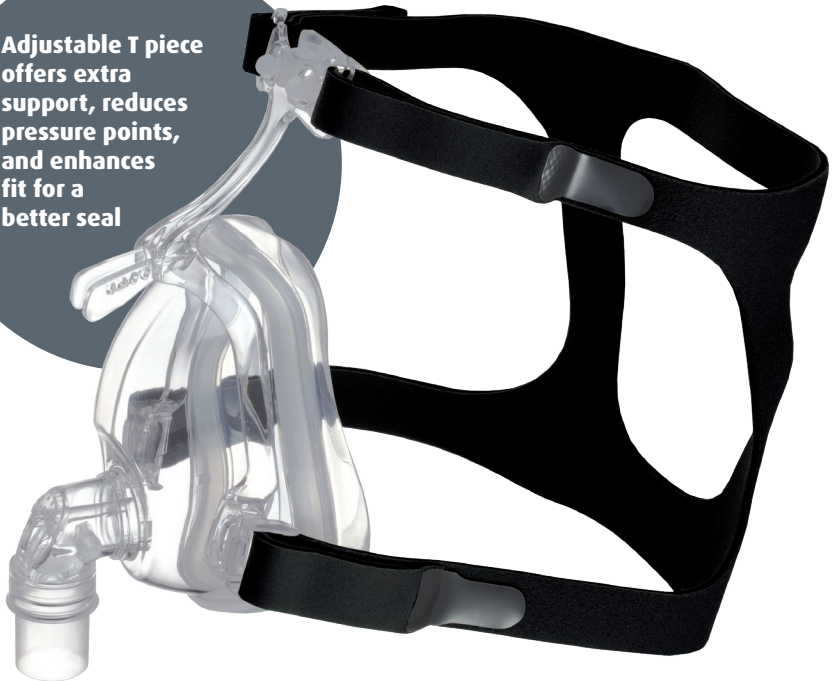

Deluxe Full Face CPAP Masks

Deluxe Full Face Mask with Flex Tube, Headgear, and Replaceable Cushion

CM005S	Small
CM005M	Medium
CM005L	Large

No forehead piece offers an improved field of vision

All deluxe masks come in attractive retail packaging

Both masks feature

- Great value
- 360° dual swivel elbows for freedom of movement
- Quick-release clips for easy removal without resetting the headgear
- Ultra lightweight silicone cushions for comfort and optimal seal

Replacement Cushions

CUCM005S	Small
CUCM005M	Medium
CUCM005L	Large

Headgear

HG003	Fits most - 22.5 inch length
HG003XL	Extra large - 24.5 inch length

HCPCS#

MASK - A7030
HEADGEAR - A7035
CUSHION - A7031

Adjustable T piece offers extra support, reduces pressure points, and enhances fit for a better seal

Adjustable Deluxe Full Face Mask with Adjustable Forehead T, Headgear, and Replaceable Cushion

CM105S	Small
CM105M	Medium
CM105L	Large