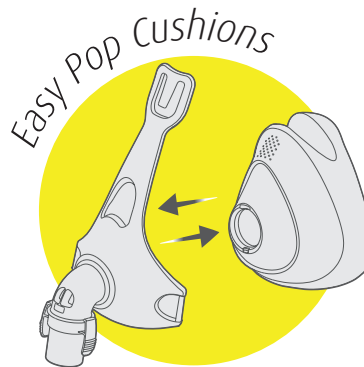

Sol

Full Face CPAP Mask

Easy pop cushions
Cushions attach or detach from mask in an easy pop; no need to manually align pieces

Quiet vent
Honeycomb design reduces airflow erosion intensity for gentle and quiet flow

Quick release connector
Rapidly and easily separates or connects mask and the tube

Soft and light headgear
Skin-friendly fabric, light and stable design helps patients comfortably adapt to treatment

Full Face CPAP Mask with Headgear and Cushion